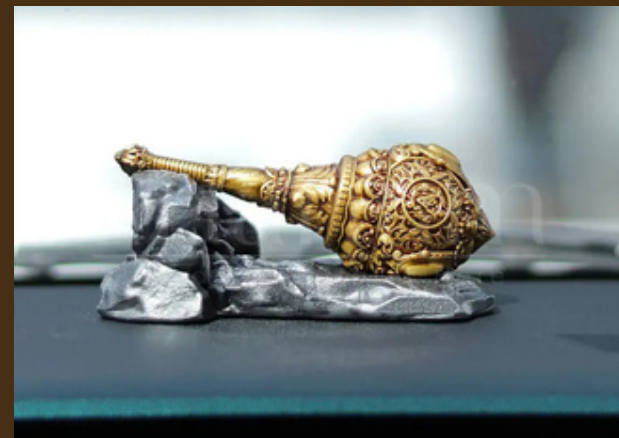

ABOUT *Us*

Artarium is a premium online home décor brand dedicated to creating artistic, meaningful, and high-quality decorative pieces that enhance everyday living. Founded with a vision to transform spaces through creativity, Artarium specializes in handcrafted figurines, god idols, and car dashboard accessories that reflect style, spirituality, and individuality. Based in Gurugram, Haryana, Artarium combines traditional craftsmanship with modern technology such as 3D design and advanced manufacturing techniques. Each product is thoughtfully designed and carefully crafted by skilled artisans to ensure durability, fine detailing, and aesthetic excellence.