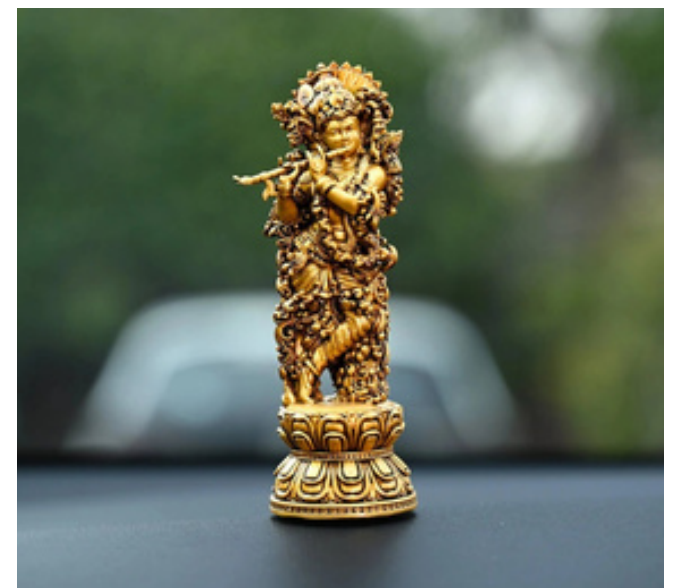

CAR DASHBOARD

accessories

Explore premium car dashboard accessories designed to elevate your car interior decoration. Discover unique car dashboard idols, decorative accents, and the charming Bal Murti collection. From divine idols for car dashboards to artistic car dashboard items, our collection offers the best car dashboard idols and accessories to personalise your dashboard with style, meaning, and comfort.

LATEST TRENDS IN CAR DASHBOARD

ACCESSORIES

**GODDESS DURGA CAR
DASHBOARD**

**LORD HANUMAN GADA IDOL
CAR DASHBOARD**

**MAHABALI HANUMAN
CAR DASHBOARD**

<https://artarium.com/collections/car-dashboard-accessories>

COLLECTIONS

artarium
Creativity Starts Here

Artarium offers a wide range of car dashboard accessories that blend tradition with modern design. From religious idols to creative figurines, every piece is crafted to inspire positivity and enhance aesthetics. These accessories not only beautify your dashboard but also create a calming atmosphere, making every journey more enjoyable and meaningful.