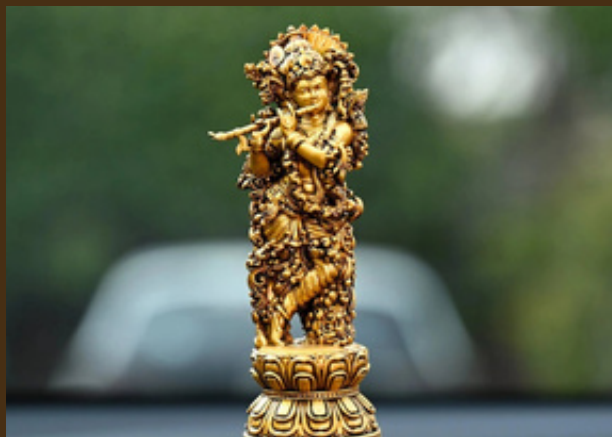

ABOUT *Us*

Artarium is a premium online home décor brand dedicated to creating artistic, meaningful, and high-quality decorative pieces that enhance everyday living. Founded with a vision to transform spaces through creativity, Artarium specializes in handcrafted figurines, god idols, and car dashboard accessories that reflect style, spirituality, and individuality. Based in Gurugram, Haryana, Artarium combines traditional craftsmanship with modern technology such as 3D design and advanced manufacturing techniques. Each product is thoughtfully designed and carefully crafted by skilled artisans to ensure durability, fine detailing, and aesthetic excellence.